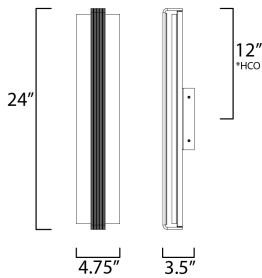

LAMPING

INPUT VOLTAGE : 120V
LUMENS : 1,420 Rated (1,110 Del.)
BULB : 1 x 20W LED AC Integrated , 20W Total
BULB INCLUDED : (Integrated)
DIMMABLE : ELV or Triac CL
CRI : 90 CRI
COLOR_TEMP : 3000K
LIGHTING_DIRECTION : Indirect